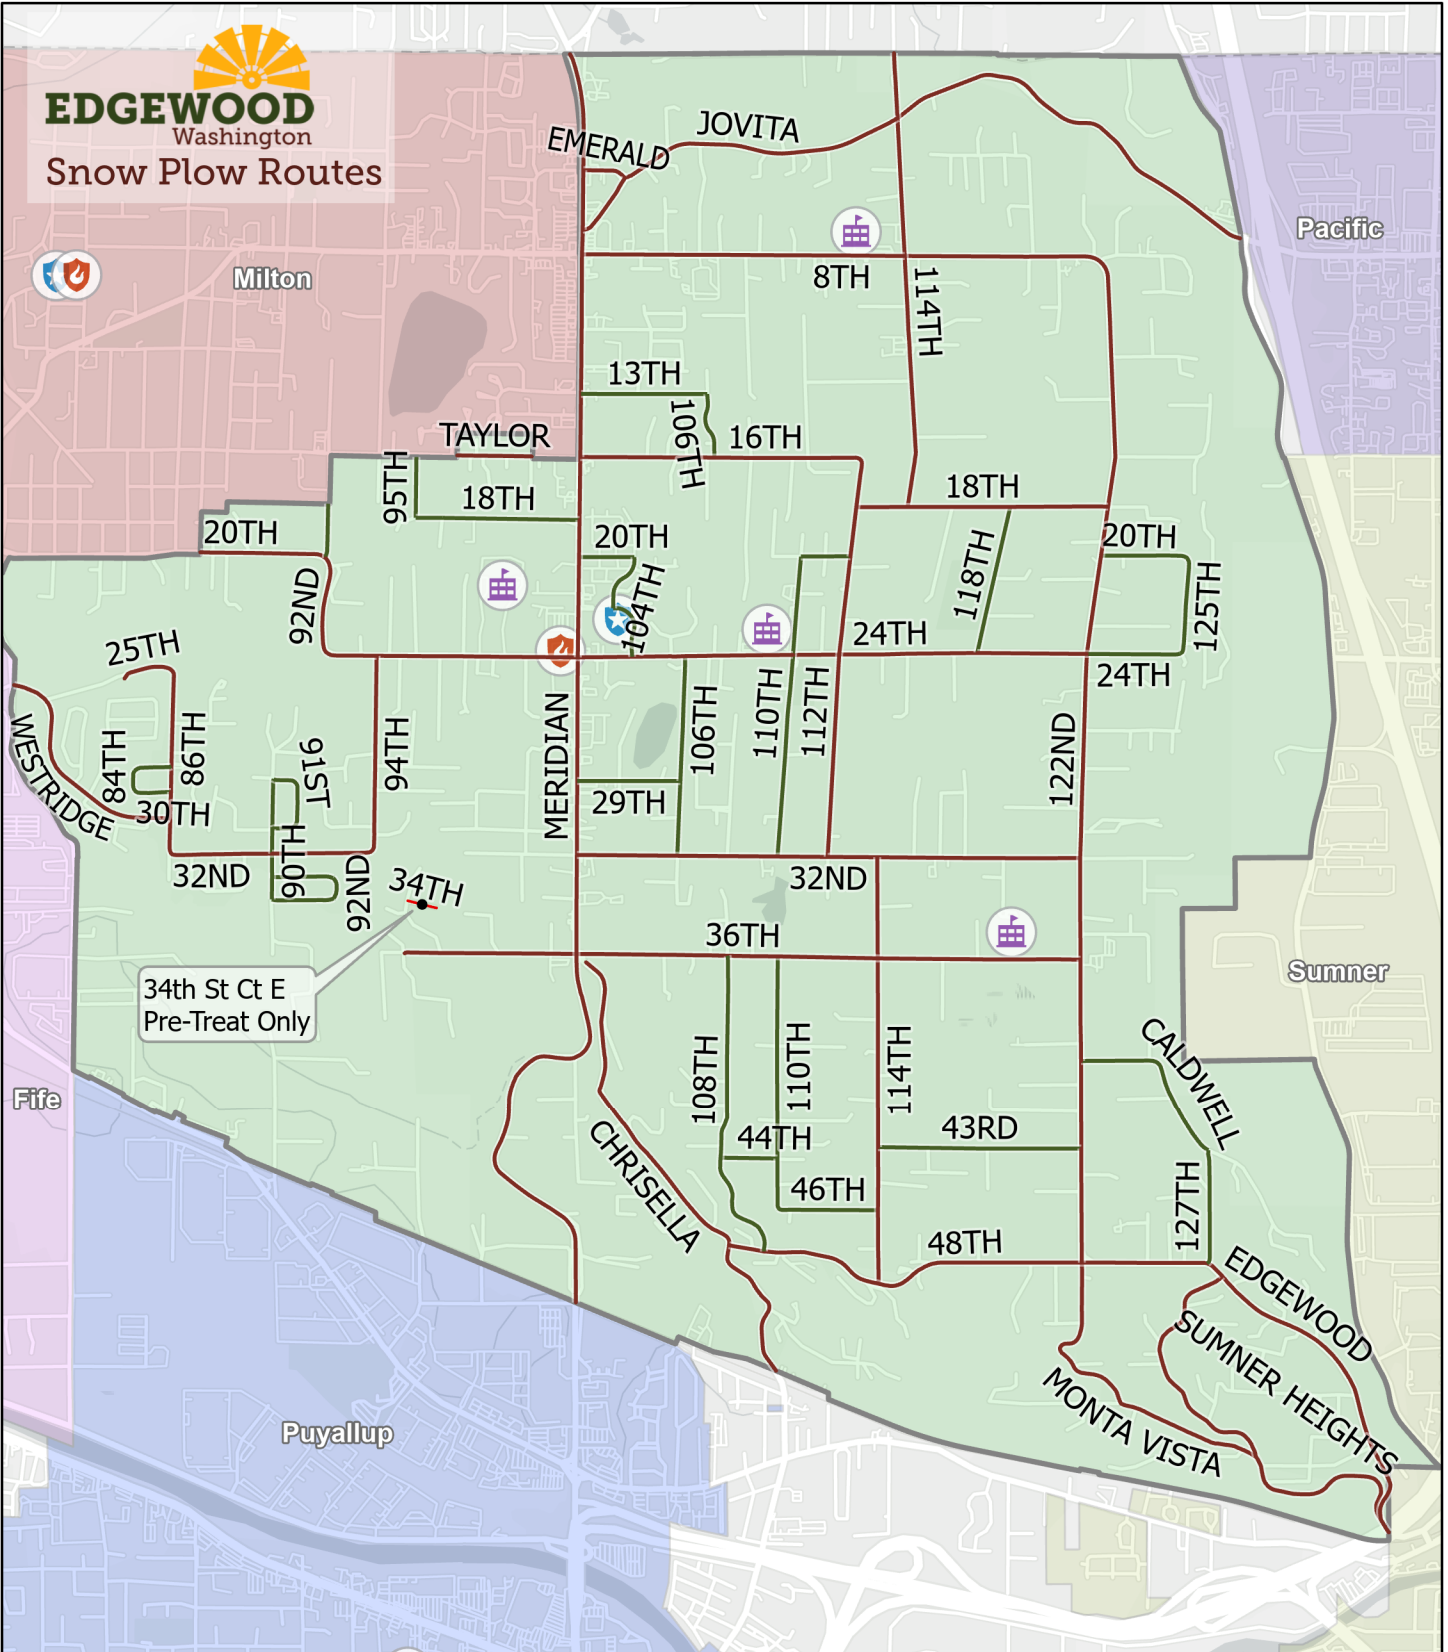

**EDGEWOOD**  
Washington  
Snow Plow Routes

- |   |                 |  |
|---|-----------------|--|
|  | Police Stations | <b>Snow Plow Routes</b>  |
|  | Schools         |  Primary Routes   |
|  | Fire Stations   |  Secondary Routes |
|   |                 |  Pre-Treat Only   |